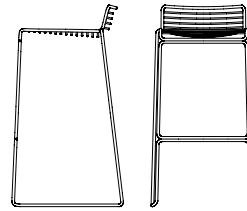

> HEE COLLECTION <

By Hee Welling

Like a line drawing, it wraps metre after metre of metal wire into neat, straight lines to create a simple chair in three versions: bar stool, lounge chair and dining chair.

The metal wire is electro-galvanized before it is lacquered, which makes it rust-resistant and perfect for outdoor use. In another useful feature, the chairs can be linked together in rows for conference use. A new exciting colour scheme combines with the other strong qualities of this versatile series to cement Hee's place on HAY's bestseller list.

Rust

White

HAY

> HEE COLLECTION <

CHAIR

Dimensions
W47.5 X D50 X H79 cm
Seat height 47 cm
Material
Steel

BAR STOOL H65

Dimensions
Low W43 X D45 X H76 cm
Seat height 65 cm
Material
Steel

BAR STOOL H75

Dimensions
High W44 X D47 X H86 cm
Seat height 75 cm
Material
Steel

LOUNGE

Dimensions
W72 X H67 X D67 cm
Seat height 37 cm
Material
Steel

> HEE COLLECTION COLOUR <

Fall green

Beige

Black